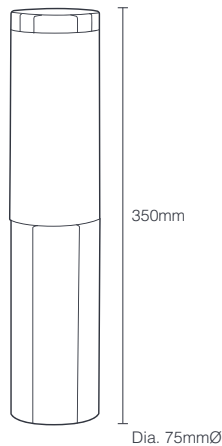

Using ellumiere bulbs ensures the brightness does not differ.

PERFECT FOR
ILLUMINATING
PATHWAYS, PLANTS
AND SHRUBS.

3W
BLACK
GARDEN
BOLLARD

01EL082

3W
S/STEEL
GARDEN
BOLLARD

01EL081

SPECIFICATIONS

GARDEN BOLLARD

WARM WHITE / BLACK / STAINLESS STEEL / 3W LED

	3W BOLLARD BLK	3W BOLLARD S/S
Power	3W	3W
Nominal Voltage	12V	12V
Bulb type	LED MR16	LED MR16
Lumens	40 LUMENS	40 LUMENS
Cable Length	0.5m	0.5m
Construction	Black coated housing	Stainless Steel housing
Package contents	1 x Light fixture with base & metal spike 1 x Bulb	1 x Light fixture with base & metal spike 1 x Bulb
Requires	12V transformer <small>(not included in pack and sold separately)</small>	12V transformer <small>(not included in pack and sold separately)</small>
Product code	01EL082	01EL081