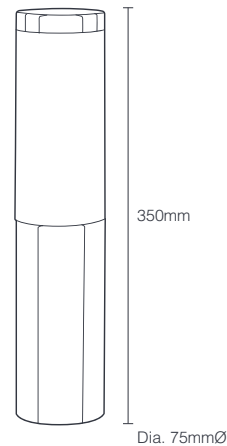

Using ellumiere bulbs ensures the brightness does not differ.

PERFECT FOR
ILLUMINATING
PATHWAYS, PLANTS
AND SHRUBS.

3W
BLACK
GARDEN
BOLLARD

01EL082

3W
S/STEEL
GARDEN
BOLLARD

01EL081

SPECIFICATIONS

GARDEN BOLLARD

WARM WHITE / BLACK / STAINLESS STEEL / 3W LED

	3W BOLLARD BLK	3W BOLLARD S/S
Power	3W	3W
Nominal Voltage	12V	12V
Bulb type	LED MR16	LED MR16
Lumens	40 LUMENS	40 LUMENS
Cable Length	0.5m	0.5m
Construction	Black coated housing	Stainless Steel housing
Package contents	1 x Light fixture with base & metal spike 1 x Bulb	1 x Light fixture with base & metal spike 1 x Bulb
Requires	12V transformer <small>(not included in pack and sold separately)</small>	12V transformer <small>(not included in pack and sold separately)</small>
Product code	01EL082	01EL081