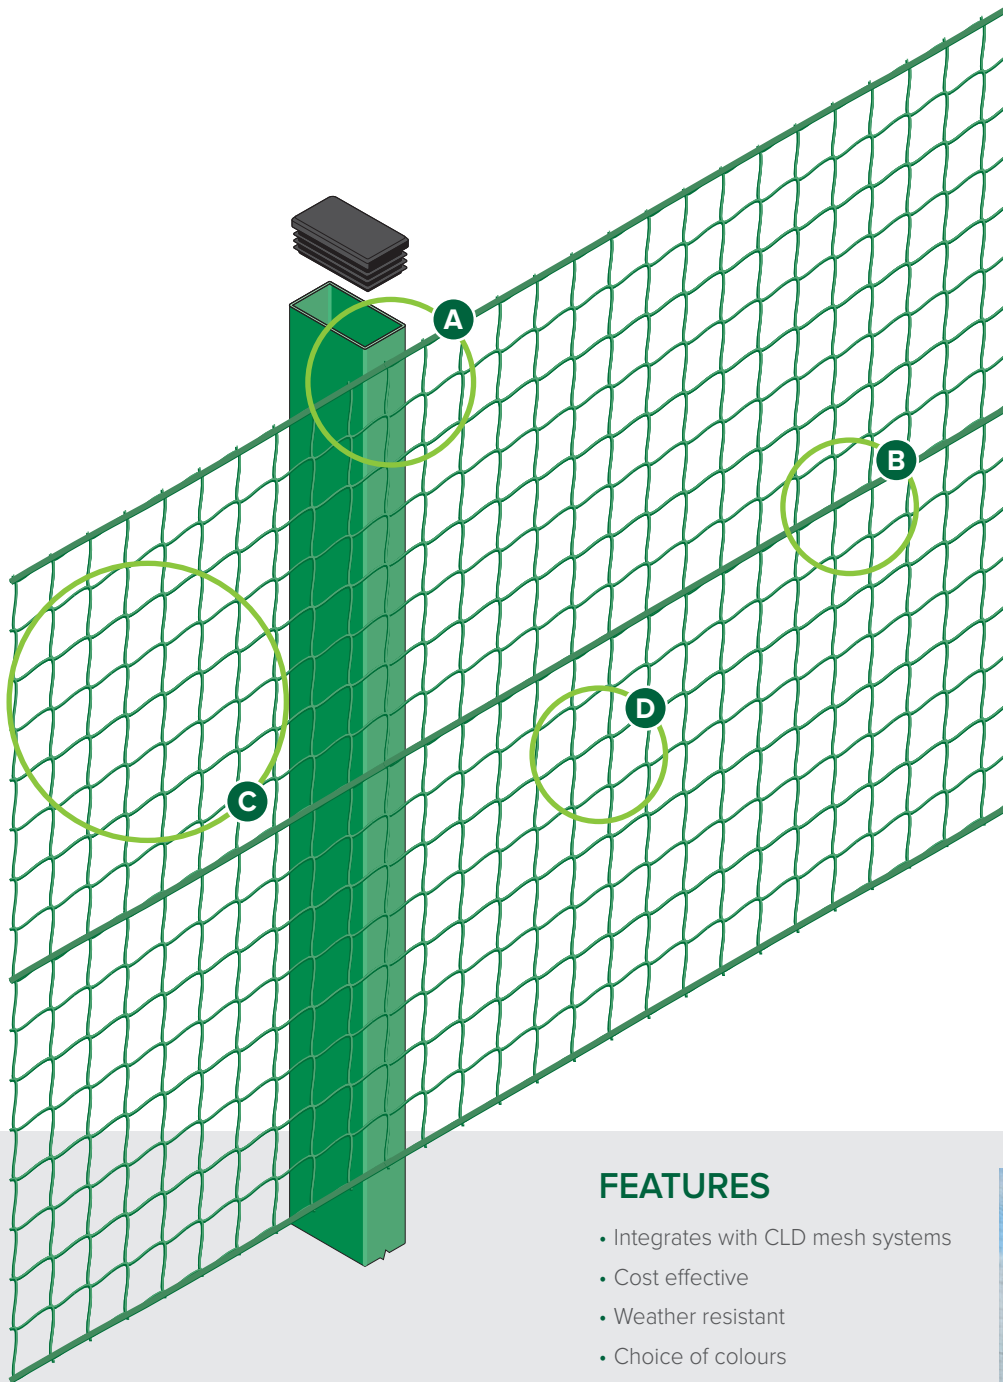

BALL STOP NETTING™

POLYPROPYLENE MESH

A

Easy fitting to post

B

Strong line wire for support

C

Very strong and durable

D

Range of netting apertures available

FEATURES

- Integrates with CLD mesh systems
- Cost effective
- Weather resistant
- Choice of colours

SUITABLE FOR

- Schools
- Urban areas
- Professional sports

CALL 01270 764751 OR VISIT WWW.CLD-FENCING.COM

DESCRIPTION

Keeping balls within the areas of play is essential in many sports, and our strong and durable Ballstop Netting™ will both prevent them escaping and ensure there are no stoppages.

Available in heights from 500 to 10000mm, and in a range of mesh densities, this cost-effective netting easily integrates with any fencing system, particularly our Dulok Sports™ system. The thick weather-resistant mesh is hard-wearing and fits to posts easily, with a strong line wire for added support.

It is available in a range of colours, so you can match it with your existing sports fencing system.

PANEL DIMENSIONS

Heights	500mm to 10000mm
Width	To suit fence system
Mesh size	25 x 25mm, 50 x 50mm, 100 x 100mm (other options available)
Netting diameter	Variable