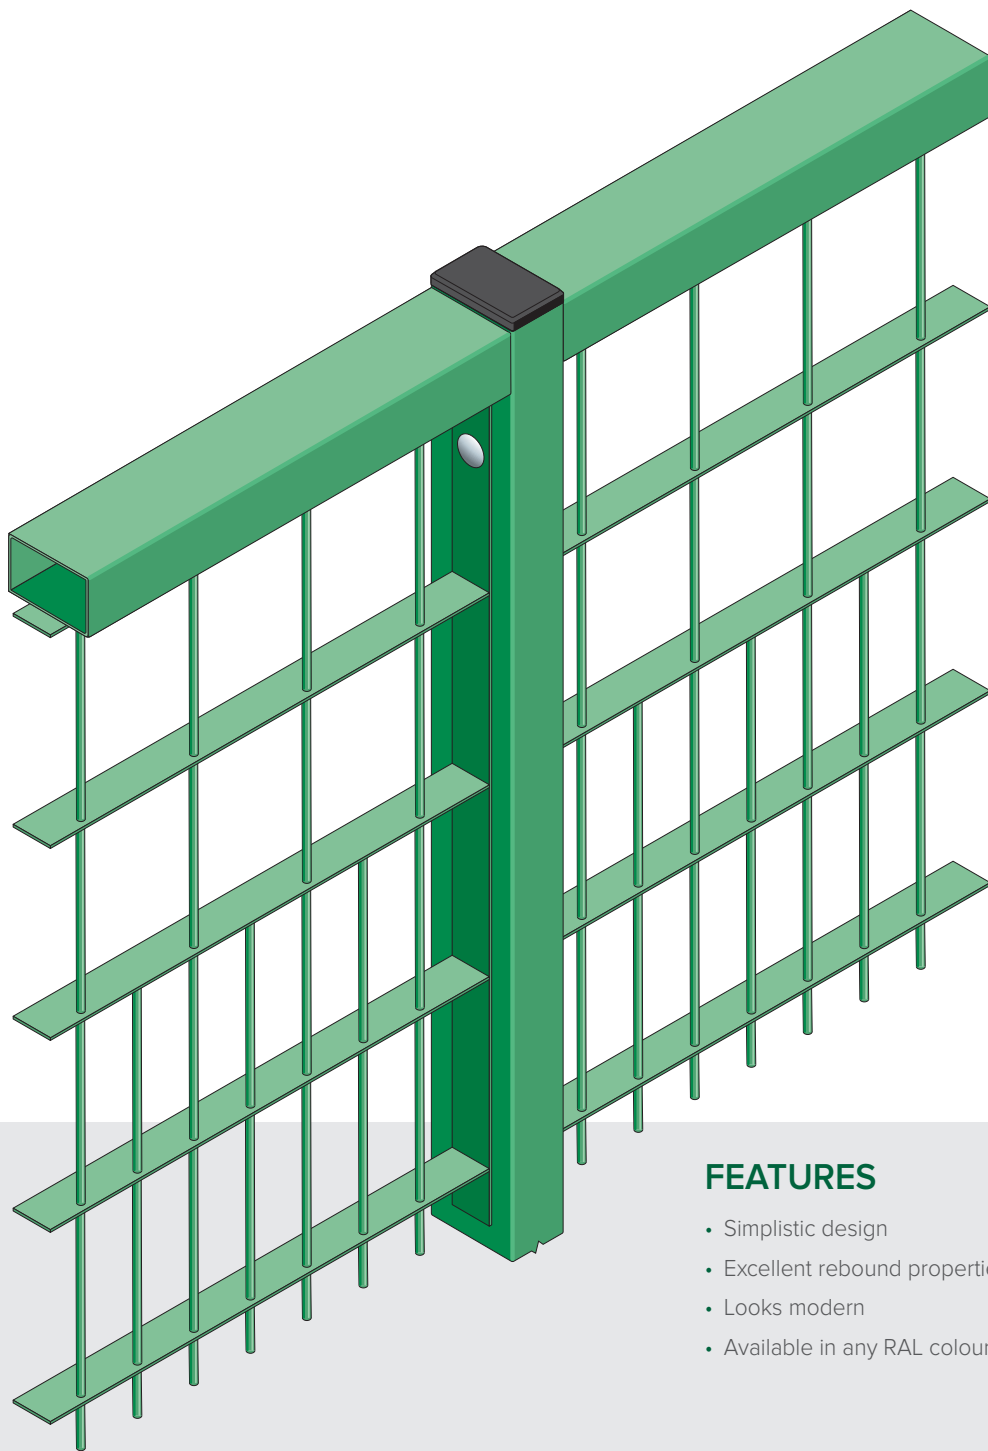

## RIGID FENCING SYSTEM

A

Blend into any situation

B

Amenity or professional sports

C

Contemporary and timeless

D

### FEATURES

- Simplistic design
- Excellent rebound properties
- Looks modern
- Available in any RAL colour

The attractive steel fencing panels feature a tighter lower aperture of 124 x 50mm which provides maximum rebound for a range of ball sports, whilst the upper aperture of 124 x 100mm enhances visibility. With strong RHS steel posts between each panel, it's rigid, secure and hard-wearing.